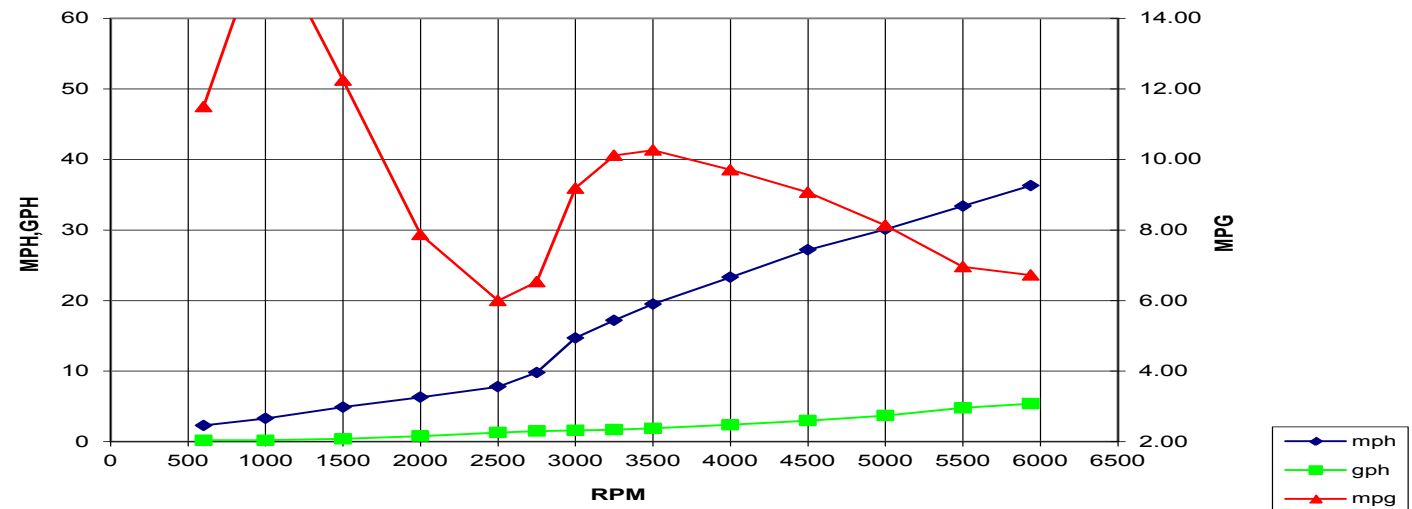

# 150 SUPER SPORT

2016 MODEL YEAR | PERFORMANCE DATA SHEET

## TESTING INFORMATION

Model: 150 Super Sport  
 Hull #: USBWCE3709I809  
 Engine: Mercury 60 FourStroke BF  
 Horsepower: 60  
 Gear Ratio: 2.33 : 1  
 Prop: 13 3/4" x 15" Black Max  
 Fuel Capacity: 6.6 gallons  
 Notable Options: Wakeboard tower,  
 underseat storage, stereo, sport seats  
 Test Date: 16-October-2008

## WEIGHT SUMMARY

Dry Weight: 1,383 lbs  
 Fuel: 6.6 gallons  
 Water: 0 gallons  
 Test Gear: 0 lbs  
 Personnel: 355 lbs  
 Test Weight: 1,779 lbs  
 Water Conditions: 82° F  
 Weather Conditions: 86° F

Acceleration: Time to plane 5.0 secs  
 Idle - 30 mph 12.3 secs

Notes: 1) Speed determined by GPS. Fuel consumption based on total usage by the engines. MPG computed from MPH & GPH. Range based on 90% of total fuel capacity. 2) The performance data shown should be considered valid only for the specific boat whose serial number is shown and on the date this test was performed. Many factors may affect the actual performance of this boat or of similar boats. Such factors include, but are not limited to, installation of certain options such as towers and hard tops, vessel loading and trim, weather and sea conditions, engines condition, propeller condition and hull bottom condition. Boston Whaler makes no guarantee whatsoever that this performance will be repeated on this boat at a later date or at any time on a similarly equipped boat.