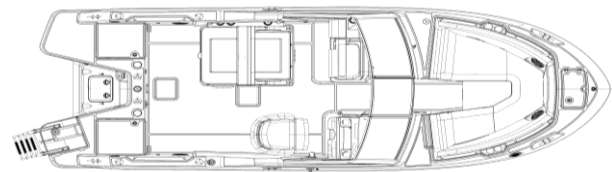

**PERFORMANCE
BOATS** USA LLC

PERFORMANCE BOATS USA LLC
1441 BRICKELL AVENUE, SUITE 1400
MIAMI, FLORIDA UNITED STATES 33131

www.performance.com.mx

2024 Boston Whaler 210 Vantage
14/02/2024
ORDEN: 2662359

New Boat Information

Make: Boston Whaler	Year: 2024
Model: 210 Vantage	Length: 21' 3" (6.47 m)
Hull Material:	Fiberglass
Reg. No.:	Hull ID:
Engine: 200 XI V6 Cms (dts) Merc White	
Fuel:	Gasoline
Gelcoat	Not Selected

Standard Features

Approval and Payment(s)

Owner Sign	Date
_____	_____
ORDEN: 2662359	14/02/2024

Elaboró LCM