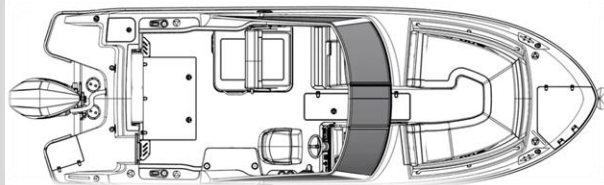

Not actual boat - Reference Only

New Boat Information

Make: Boston Whaler	Year: 2025
Model: 240 Vantage	Length: 24' 2" (7.36 M)
Hull Material:	Fiberglass
Reg. No.:	Hull ID:
Engine: 250 XL V8 (DTS) 4-STROKE MERCURY ENGINE	
Fuel:	Gasoline
Gelcoat	Not Selected

Standard Features

Approval and Payment(s)

Owner Sign	Date
_____	_____
ORDEN:2646337	12/11/2024

Elaboró LCM

Sales Price

Base Price	\$	165,153.00
------------	----	------------

Accessories/Options

LIGHT BLUE GELCOAT HULL (SIDES)	\$	1,795.00
LIGHT BLUE GELCOAT UNDERSIDE OF H/T	\$	886.00
300 XL V8 AMS MERC WHITE	\$	5,943.00
BOW TOW EYE	\$	2,778.00
BEACH BOARDING LADDER	\$	886.00
ANCHOR PACKAGE	\$	5,207.00
COCKPIT COOLER	\$	854.00
BOW TABLE W/FILLER	\$	2,220.00
COCKPIT TABLE	\$	1,825.00
FIBERGLASS HARDTOP	\$	17,440.00
WHITE RUBRAIL WITH STAINLESS STEEL INSERT	\$	1,419.00
FISHING PACKAGE	\$	3,654.00
BATTERY CHARGING SYSTEM	\$	1,005.00
PLUMBING PACKAGE	\$	3,856.00
BOW SUNSHADE	\$	1,500.00
SUNSHADE	\$	1,220.00
NAV PKG, DELUXE ELECTRONICS SIMRAD SINGLE	\$	11,190.00
VHF RADIO (SIMRAD)	\$	1,127.00
CMAP DISC X CHART CARD - S. AMERICA/CARIB	\$	346.00
COCKPIT COVER	\$	3,095.00
ALUMINUM TRAILER	\$	14,195.00