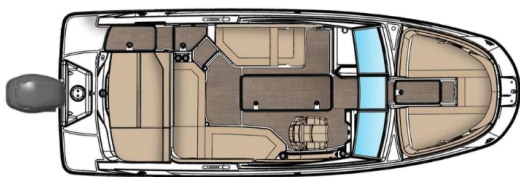

Standard Features

Approval and Payment(s)

Owner Signature

Date

18/10/2023

STOCK ORDER 2570757

Elaboró Lizbeth Corona

Base Price		$	71,360.00

Accessories/Options			
Mercury Fourstroke 150 HP "BLACK"			STD
HULL SIDE COLOR - WHITE			STD
SILVER GRAPHICS	$	308.00	
COCKPIT COLOR - DUNE	$	-	
BIMINI TOP & BOOT	$	1,585.00	
COCKPIT COVER W/ TONNEAU COVER	$	1,262.00	
FLOORING, COCKPIT - INFINITY WOVEN VINYL - BROWN	$	1,185.00	
STBD BUCKET W/ 3-POSITION PORT LOUNGER	$	738.00	
BOW & CPKT TABLES W/ DEDICATED STORAGE	$	1,092.00	
FLAG POLE & BASE, U.S. FLAG	$	323.00	
ON BOARD BATTERY CHARGER - 120V/60 TO 12V	$	400.00	
BATTERY SWITCH-DUAL W/ 2ND TRAY SINGLE ENG.	$	385.00	
GALVANIZED TRAILER W/2ND AXLE DISC BRAKES	$	9,003.00	
PORT FORWARD & DOCUMENTATION FEES	$	154.00	

WHITE HULL - STD
BLACK CANVAS - OPTIONAL
FLOORING COLOR - BROWN
SILVER GRAPHICS
COCKPIT COLOR - DUNE

Sub total	$	87,795.00
INLAND FREIGHT USA	$	3,478.00
INLAND FREIGHT CANCUN	$	6,170.00
CUSTOM FEES	$	2,000.00
DELIVERY SERVICE	$	2,200.00
CORP (Delaware) & REG. (Polonia)	$	3,075.00
Total	$	104,718.00

ENTREGA INMEDIATA
PROFORMA VÁLIDA POR 5 DIAS
PRECIOS EN DOLARES AMERICANOS