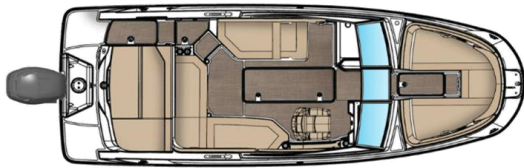

Not actual boat - Reference Only

Pictures for reference only

Make: Sea Ray	Year: 2024
Model: 230 SPO	Length: 26' 1" / 7.95 m
Hull Material: Fiberglass	Propulsion: Outboard
Reg. No.:	Hull ID:
Engine: Mercury Fourstroke 150 HP "BLACK"	
Fuel: Gasoline	Trans. ID:
Gelcoat: Not Selected	

Standard Features

Approval and Payment(s)

Owner Signature	Date
_____	09/11/2023
ORDEN #2662622	

Stock Order 2662622

Base Price	\$	73,510.00
------------	----	-----------

Sales Price

Accessories/Options	
HULL SIDE COLORED HULL - LAGOON	\$ 1,465.00
COCKPIT COLOR - STONE	N/C
ENTERTAINMENT BUNDLE - INCLUDES:	\$ 7,435.00
PREMIER STEREO UPGRADE (SPKR/SUBWOOFER/AMP)	X
BLUE LED LIGHTING PACKAGE	X
DIGITAL DASH W/SMARTCRAFT CONNECT (SGL 9")	X
BIMINI TOP & BOOT	\$ 1,640.00
COCKPIT COVER W/ TONNEAU COVER	\$ 1,285.00
FLOORING, COCKPIT - INFINITY WOVEN VINYL - GREY	\$ 1,185.00
STBD BUCKET W/ 3-POSITION PORT LOUNGER	\$ 740.00
BOW & CPKT TABLES W/ DEDICATED STORAGE	\$ 1,095.00
ON BOARD BATTERY CHARGER 120V/60 TO 12V	\$ 465.00
BATTERY SWITCH-DUAL W/ 2ND TRAY SINGLE ENG.	\$ 425.00
GALVANIZED TRAILER W/2ND AXLE DISC BRAKES	\$ 8,735.00
PORT FORWARDING & DOCUMENTATION FEES	\$ 145.00