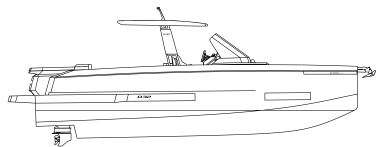

The “walkaround” deck has a unique distribution of spaces for its length, capable of incorporating, in addition to generous sunbathing areas and benches with central table, a practical outdoor galley. The interior is distributed in an open space with two double berths and a separate bathroom.

The high level of quality and definition of its finishes together with its performance make the D32 Open a compact and sophisticated “day boat” ideal for all audiences.

El D32 Open con una eslora de 10 metros se suma a la nueva generación en diseño y prestaciones de la marca que se inició con el premiado modelo D36. Sus proporciones y líneas exteriores y su cuidada definición en cada detalle, potencian su carácter moderno y deportivo que junto a la evolucionada arquitectura de su casco de alto rendimiento dotan al modelo una navegación confortable, con bajo consumo y altas prestaciones de velocidad.

La cubierta de tipología “walkaround” presenta una distribución de espacios única en su eslora, capaz de incorporar además de generosas zonas de solárium y bancos con mesa central una práctica cocina exterior. El interior se distribuye en un espacio abierto con dos camas dobles y un baño independiente.

El alto nivel de calidad y definición de sus acabados junto a sus prestaciones convierten al D32 Open en un “day boat” compacto y sofisticado ideal para todos los públicos.