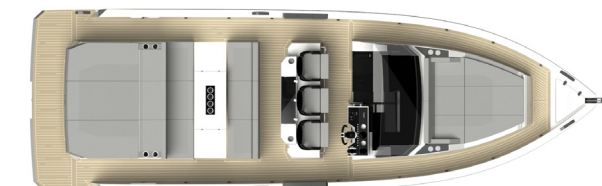

MOTORIZATION / MOTORIZACIÓN

2 X 200 HP MERCURY V-6 FOURSTROKE	(4 STROKE) OUTBOARD / (4 TIEMPOS) FUERABORDA
2 X 225 HP MERCURY V-6 FOURSTROKE	(4 STROKE) OUTBOARD / (4 TIEMPOS) FUERABORDA
2 X 250 HP MERCURY V-8 VERADO	(4 STROKE) OUTBOARD / (4 TIEMPOS) FUERABORDA
2 X 300 HP MERCURY V-8 VERADO	(4 STROKE) OUTBOARD / (4 TIEMPOS) FUERABORDA

ACTIVE TRIM MERCURY MARINE®
JOYSTICK PILOTING SYSTEM (JPO) MERCURY

STANDARD EQUIPMENT / EQUIPAMIENTO DE SERIE

WHITE COLOR HULL WITH SOFT-TOP	CASCO COLOR BLANCO CON SOFT-TOP
ARTIFICIAL TEAK DECK FLEXITEEK® SCRUBBED WITH BLACK LINES	CUBIERTA DE TECA SINTÉTICA FLEXITEEK® SCRUBBED Y LINEAS NEGRAS
ANCHOR SUPPORT, ANCHOR, CHAIN AND ELECTRIC WINCH	SOPORTE DE ANCLA, ANCLA, CADENA Y MOLINETE ELÉCTRICO
LED NAVIGATION LIGHTS	LUCES DE NAVEGACIÓN LED
LED DECORATIVE LIGHTS ON DECK	LUCES DECORATIVAS LED EN CUBIERTA
TABLE DECK	MESA DE CUBIERTA
SWIMMING LADDER	ESCALERA DE BAÑO
CARBON TRIMS ON BOWS AND REAR SPEAKERS	EMBELLECEDORES DE CARBONO EN LAS AMURAS Y ALTAVOCES POSTERIORES
FIBER FLAGPOLE	ASTA DE BANDERA
RETRACTABLE CLEATS IN ALUMINIUM	CORNAMUSAS RETRÁCTILES DE ALUMINIO
COMPLETE KITCHEN EXTERIOR (FRIDGE 49L, SINK, VITROCERAMIC COOKTOP)	COCINA EXTERIOR (NEVERA 49L, FREGADERO, PLACA VITROCERÁMICA)
OUTLET 12V	ENCHUFE 12V (USB Y MECHERO)
CUSHION AND UPHOLSTERY PREMIUM MORBERN SUNDANCE® HERM	COJINES Y TAPICERÍA PREMIUM MORBERN SUNDANCE®HERM
AUDIO SYSTEM FUSION RA-60 (4 SPEAKERS)	SISTEMA DE AUDIO FUSION SERIE RA-60 (4 ALTAVOCES)
NAVIGATION SYSTEM SIMRAD (12")	SISTEMA DE NAVEGACIÓN SIMRAD (12")
PILOT BENCH SEATS IN MORBERN ALLANTE® GREY UPHOLSTERY	ASIENTOS BANCO PILOTO EN TAPICERIA MORBERN ALLANTE® GREY
HORN	BOCINA
BILGE PUMPS	BOMBAS DE ACHIQUE
AC SHORE POWER AND CABLE / BATTERY CHARGER	TOMA DE TIERRA Y CABLE / CARGADOR DE BATERÍA
SHOWER ON DECK	DUCHA AGUA DULCE EN CUBIERTA
WINDOWS ON HULL SIDES (STERN AND BOW CABIN)	VENTANAS LATERALES EN CASCO (CABINA POPA Y PROA)
BOW CABIN WITH DOUBLE BED	CABINA EN PROA CON CAMA DOBLE
STERN CABIN	CABINA EN POPA
COMPLETE BATHROOM (ELECTRIC WC)	BAÑO COMPLETO (WC ELÉCTRICO)