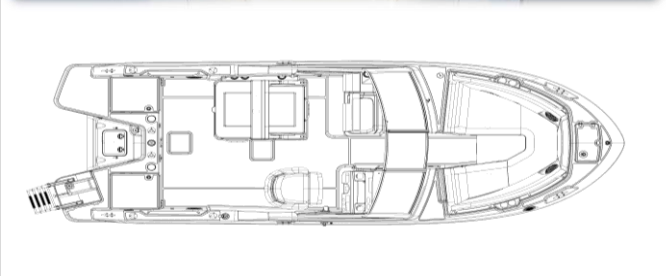

**PERFORMANCE
BOATS USA LLC**

PERFORMANCE BOATS USA LLC
1441 BRICKELL AVENUE, SUITE 1400
MIAMI, FLORIDA UNITED STATES 33131

www.performance.com.mx

2024 Boston Whaler 210 Vantage
05/06/2024
ORDEN: 2662359

New Boat Information

Make: Boston Whaler	Year: 2024
Model: 210 Vantage	Length: 21' 3" (6.47 m)
Hull Material:	Fiberglass
Reg. No.:	Hull ID:
Engine: 200 XI V6 Cms (dts) Merc White	
Fuel:	Gasoline
Gelcoat	Not Selected

Standard Features

Approval and Payment(s)

Owner Sign	Date
_____	_____
ORDEN: 2662359	05/06/2024

Elaboró LCM