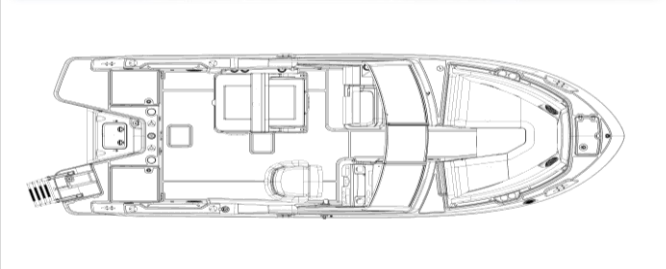

**PERFORMANCE
BOATS USA LLC**

PERFORMANCE BOATS USA LLC
1441 BRICKELL AVENUE, SUITE 1400
MIAMI, FLORIDA UNITED STATES 33131

www.performance.com.mx

2024 Boston Whaler 210 Vantage
04/03/2025
ORDEN: 2662359

New Boat Information

Make: Boston Whaler	Year: 2024
Model: 210 Vantage	Length: 21' 3" (6.47 m)
Hull Material:	Fiberglass
Reg. No.:	Hull ID:
Engine: 200 XI V6 Cms (dts) Merc White	
Fuel:	Gasoline
Gelcoat	Not Selected

Standard Features

Approval and Payment(s)

Owner Sign	Date
_____	_____
ORDEN: 2662359	04/03/2025

Elaboró LCM